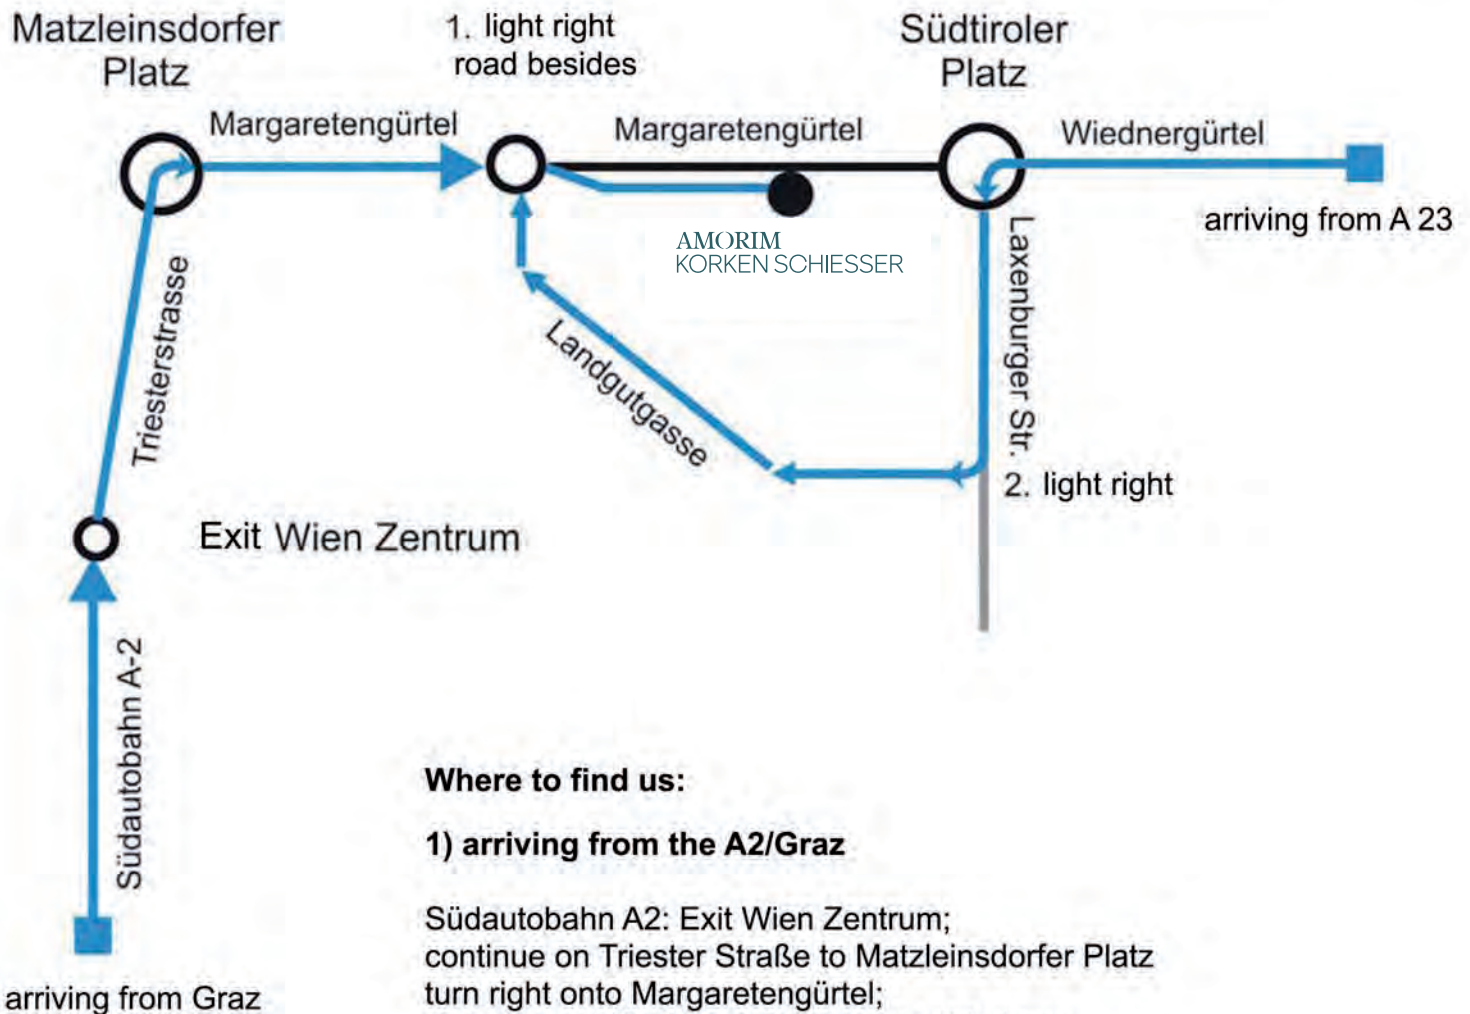

AMORIM KORKEN SCHIESSER

Where to find us:

1) arriving from the A2/Graz

Südautobahn A2: Exit Wien Zentrum;
continue on Triester Straße to Matzleinsdorfer Platz
turn right onto Margaretengürtel;
at the first traffic lights slip into right side-lane;
200 m on - the green building

2) arriving from the A23 Tangente:

Exit Gürtel to Wiedner Gürtel;
continue as far as Südtiroler Platz, turn left onto Laxenburger Straße
at the second traffic lights turn right into Landgutgasse,
on the corner Landgutgasse # Margaretengürtel slip into right side-lane
200 m on - the green building